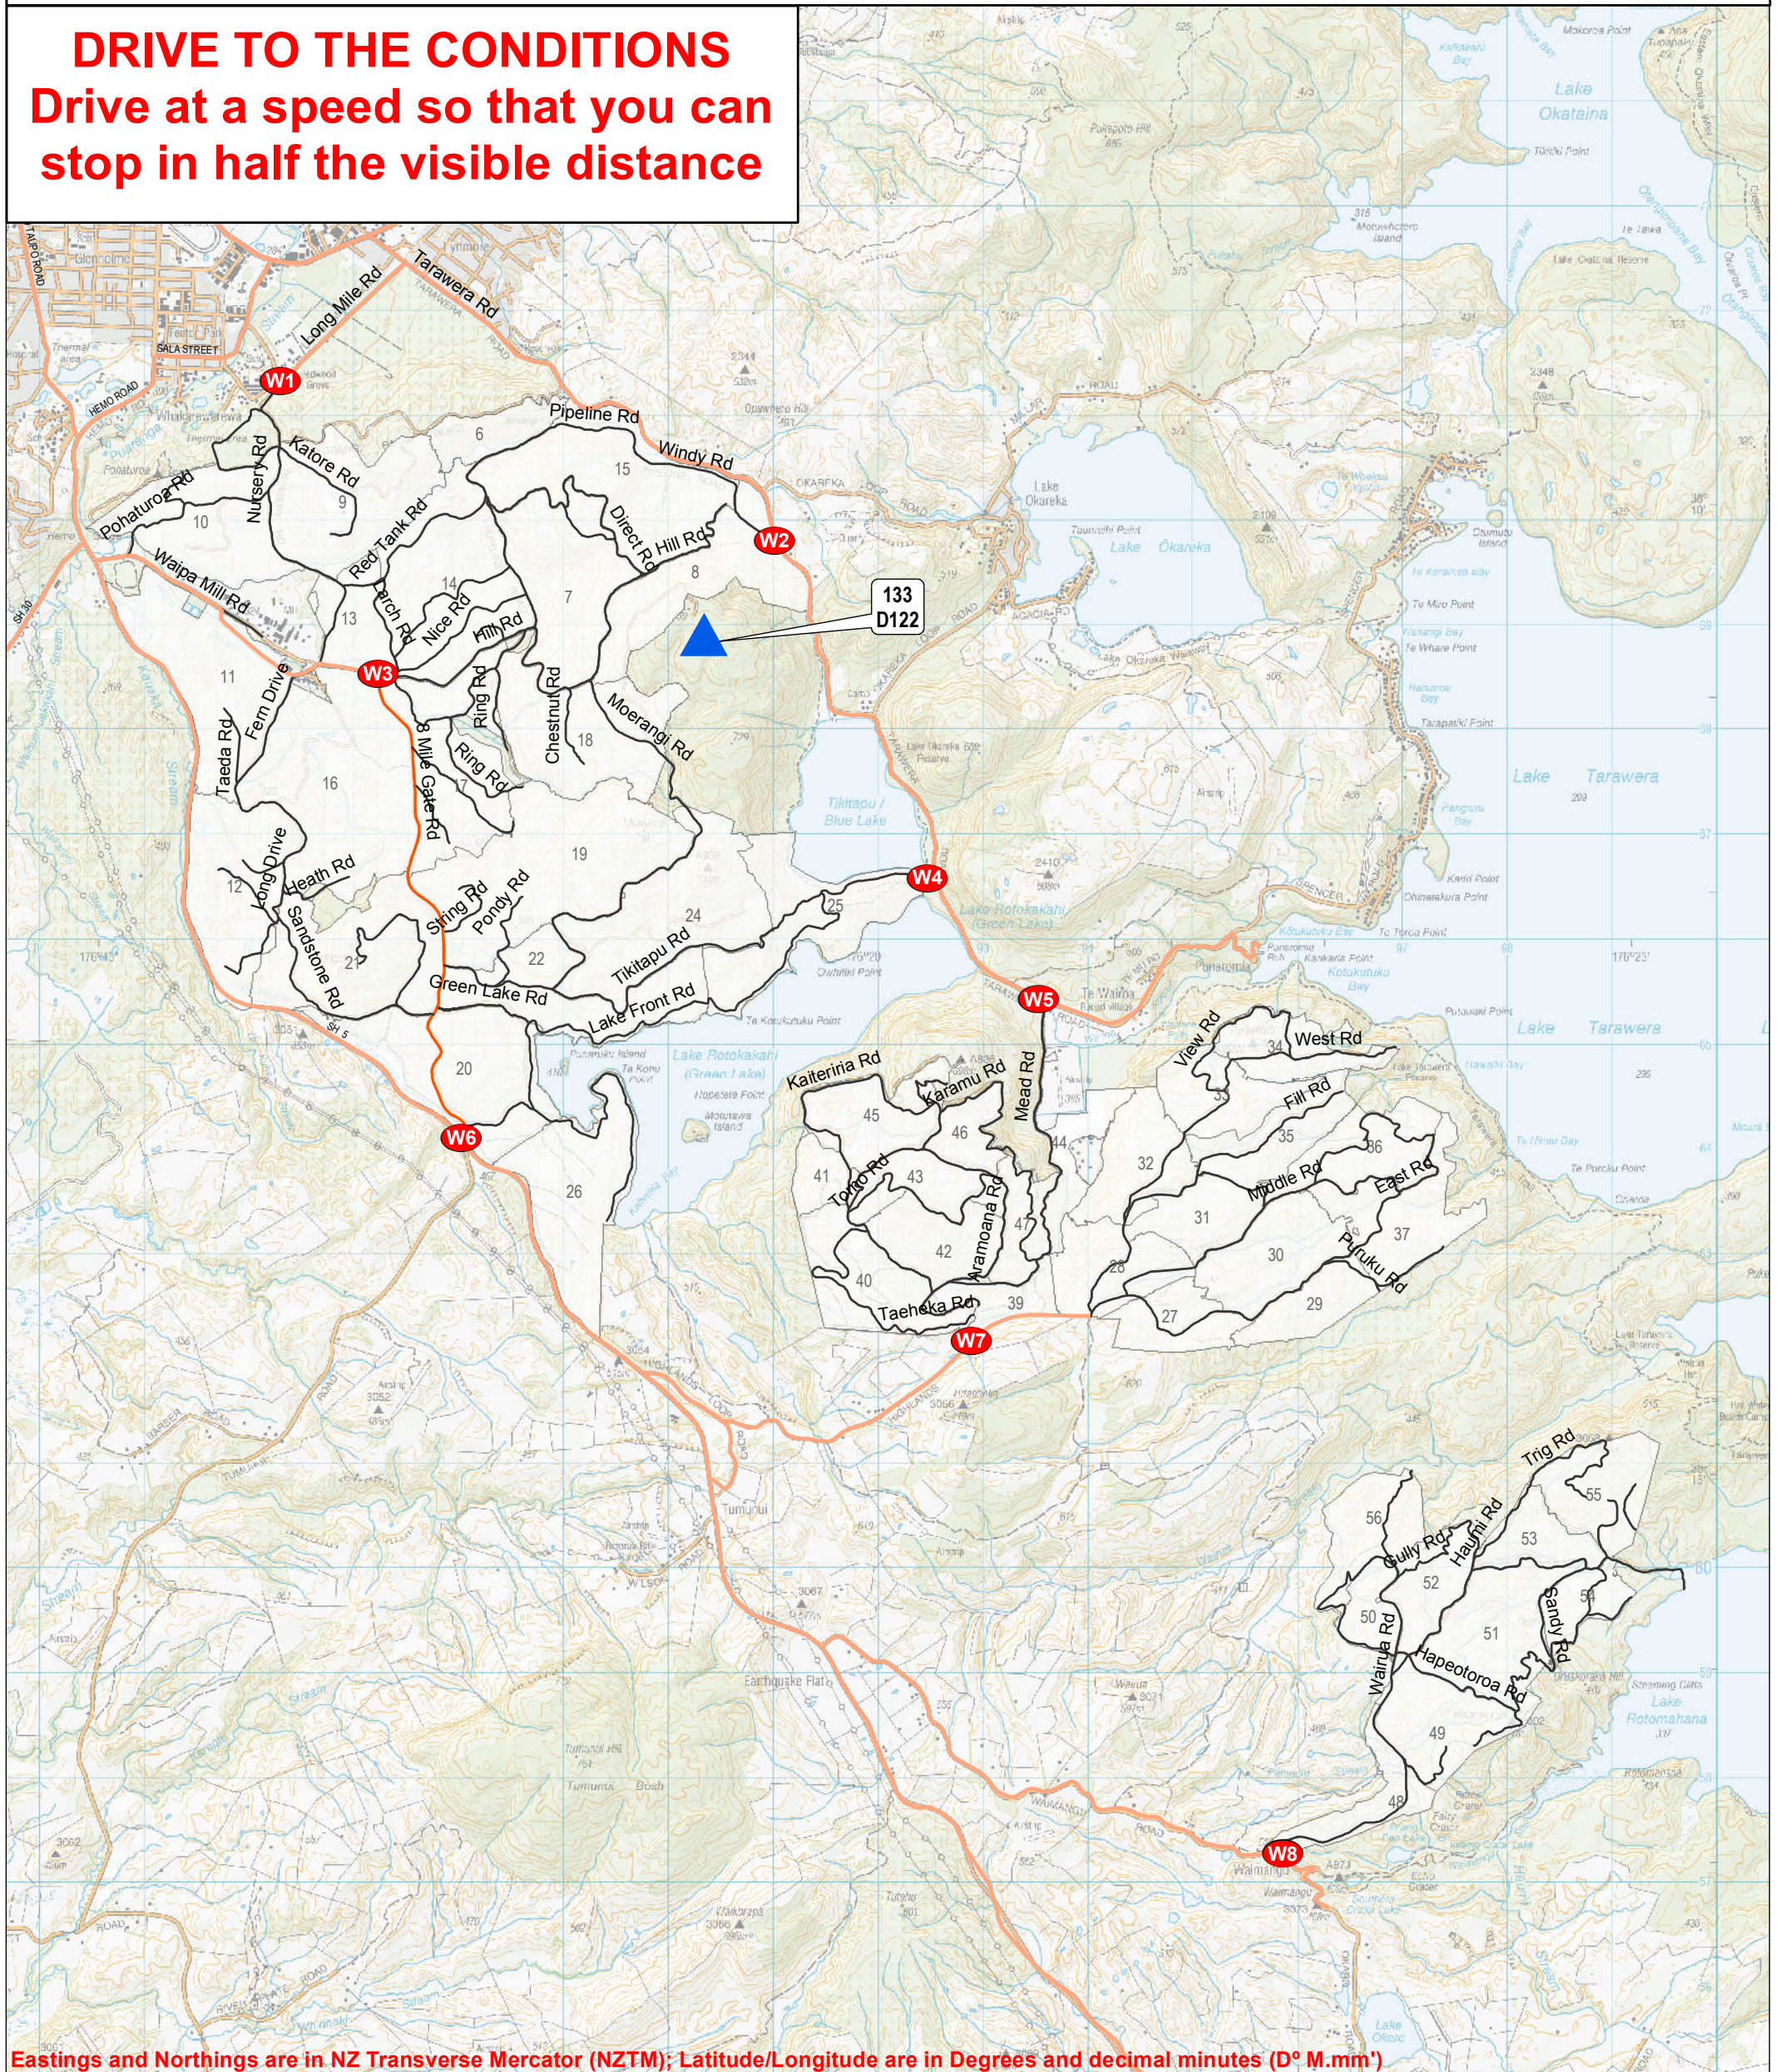

# WHAKAREWAREWA ACCESS AND EMERGENCY MEETING POINTS

**DRIVE TO THE CONDITIONS**  
**Drive at a speed so that you can**  
**stop in half the visible distance**

Eastings and Northings are in NZ Transverse Mercator (NZTM); Latitude/Longitude are in Degrees and decimal minutes (D° M.mm')

EMP	Eastings	Northing	Road Intersections	Latitude	Longitude
W1	1886297	5771332	Long Mile / Nursery	38° 9.629' S	176° 16.056' E
W2	1891009	5769808	Tarawera / Windy	38° 10.361' S	176° 19.315' E
W3	1887228	5768534	Hill / 8 Mile Gate	38° 11.121' S	176° 16.760' E
W4	1892467	5766585	Tarawera / Tikitapu	38° 12.073' S	176° 20.392' E
W5	1893530	5765427	Tarawera / Mead	38° 12.677' S	176° 21.148' E
W6	1888020	5764106	SH5 / 8 Mile Gate	38° 13.497' S	176° 17.409' E
W7	1892889	5762168	Highlands / Mead	38° 14.449' S	176° 20.790' E
W8	1895863	5757272	Waimangu / Wairua	38° 17.033' S	176° 22.948' E

**TIMBERLANDS**

- EMPs
- External Roads
- Arterial Roads
- Main Road
- Radio Towers (Channel #)  
D: Dispatch

0 0.25 0.5 1 1.5 2 2.5  
Kilometers

N