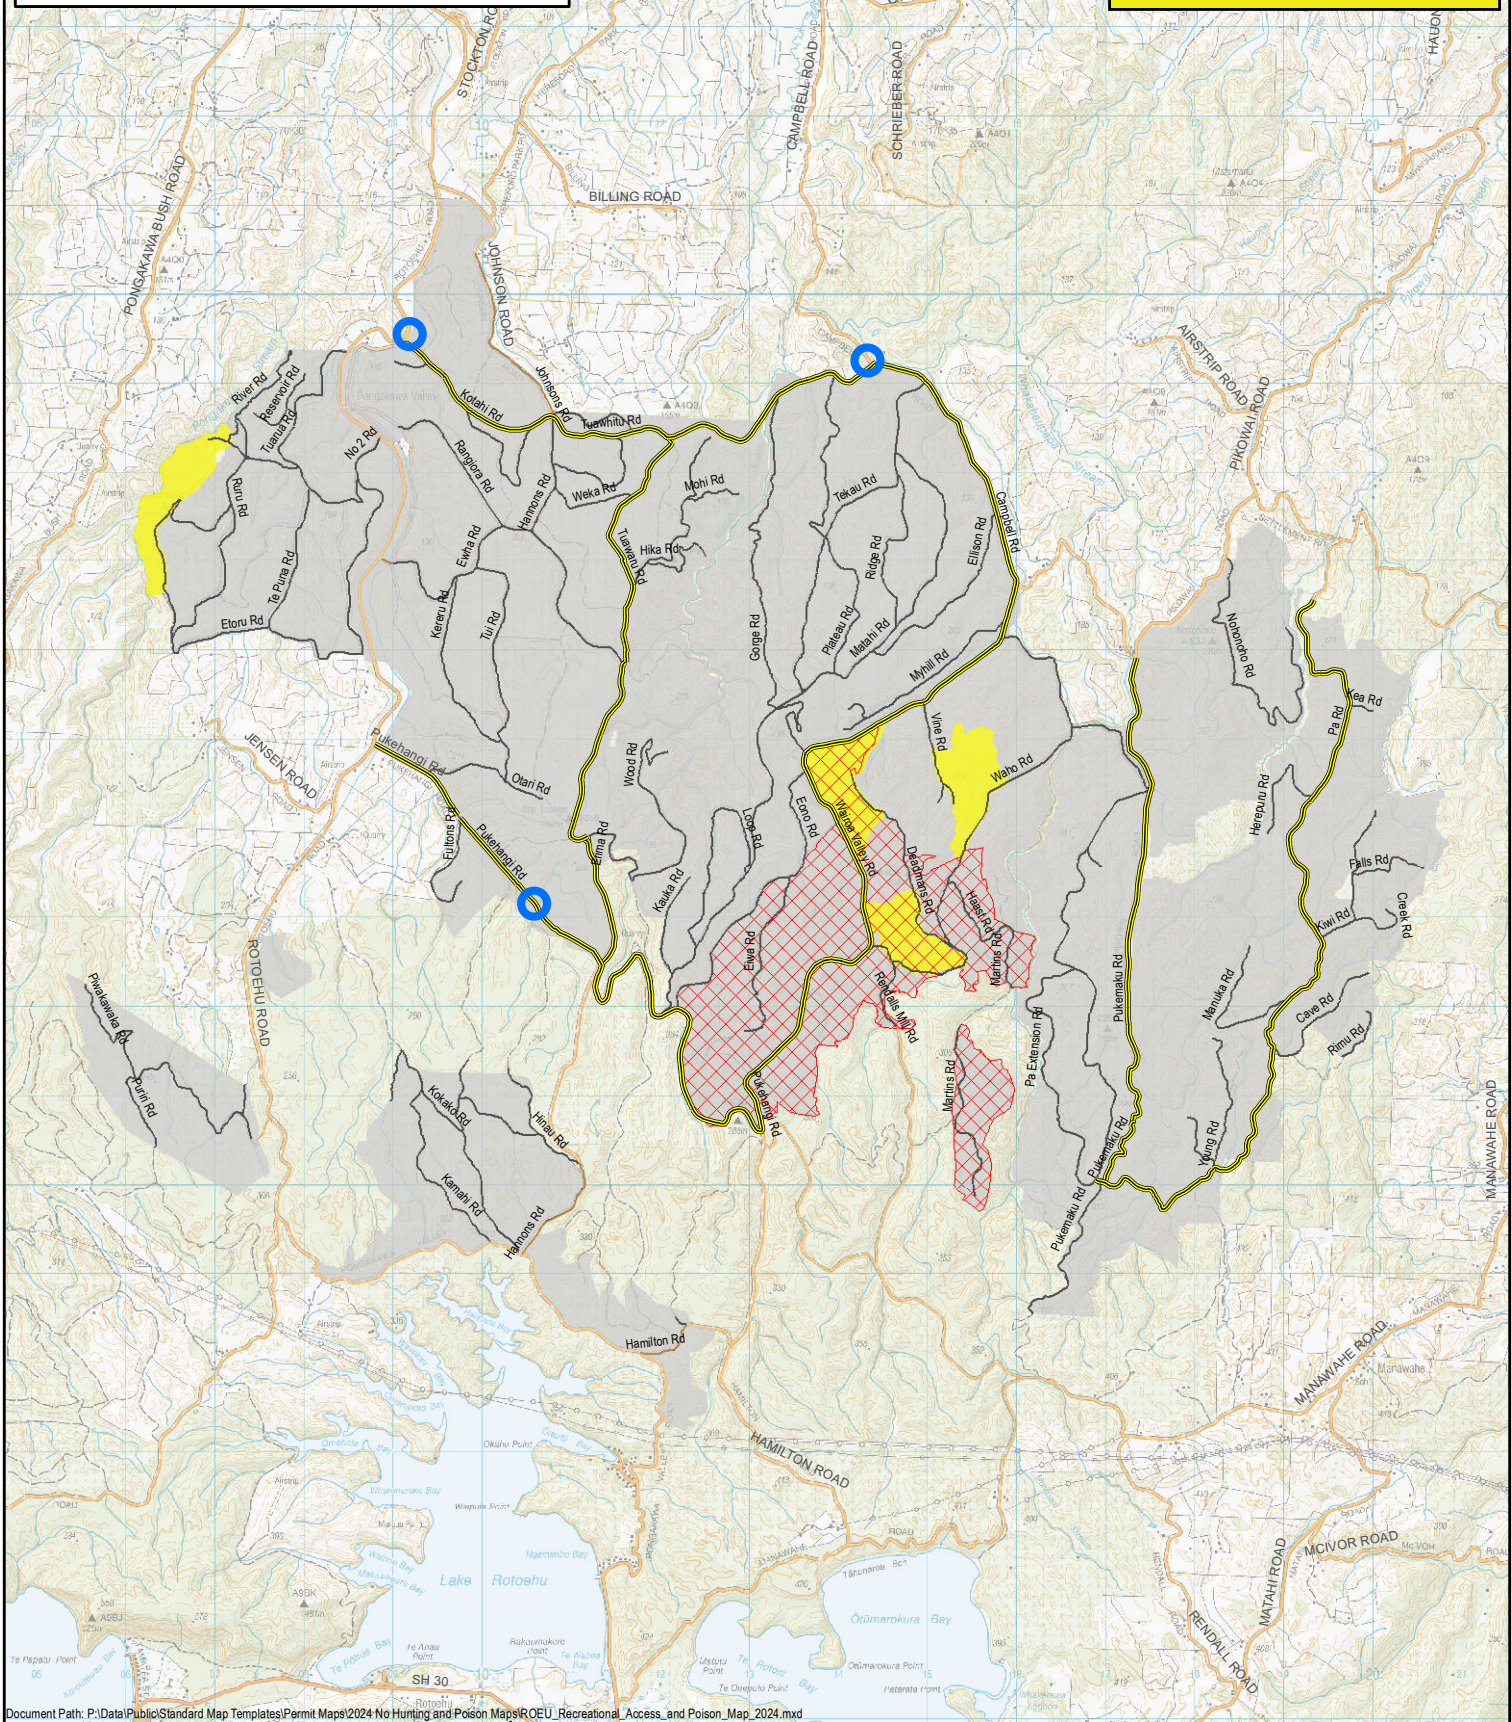

Note: Gates may be locked at any time for operational or risk reasons.

2024 SEASON

ROTOEHU FOREST RECREATIONAL ACCESS AND 2024 POISON AREAS

ACCESS BY PERMIT ONLY
Updated: 6/09/2024

— Arterial/No Hunting Roads - Speed Limit 80 km/hr
— Forest Roads - Speed Limit 30 km/hr

NO HUNTING AREAS   Access Gates
Timberlands Estate

Poison Operation: Pindone +Feratox

The areas where poison is to be laid are planned only at the time of printing. This plan may change before the operations are carried out. You can contact Timberlands for an updated map. Signs in the forest will be in place when poison is laid and indicate what product is used.