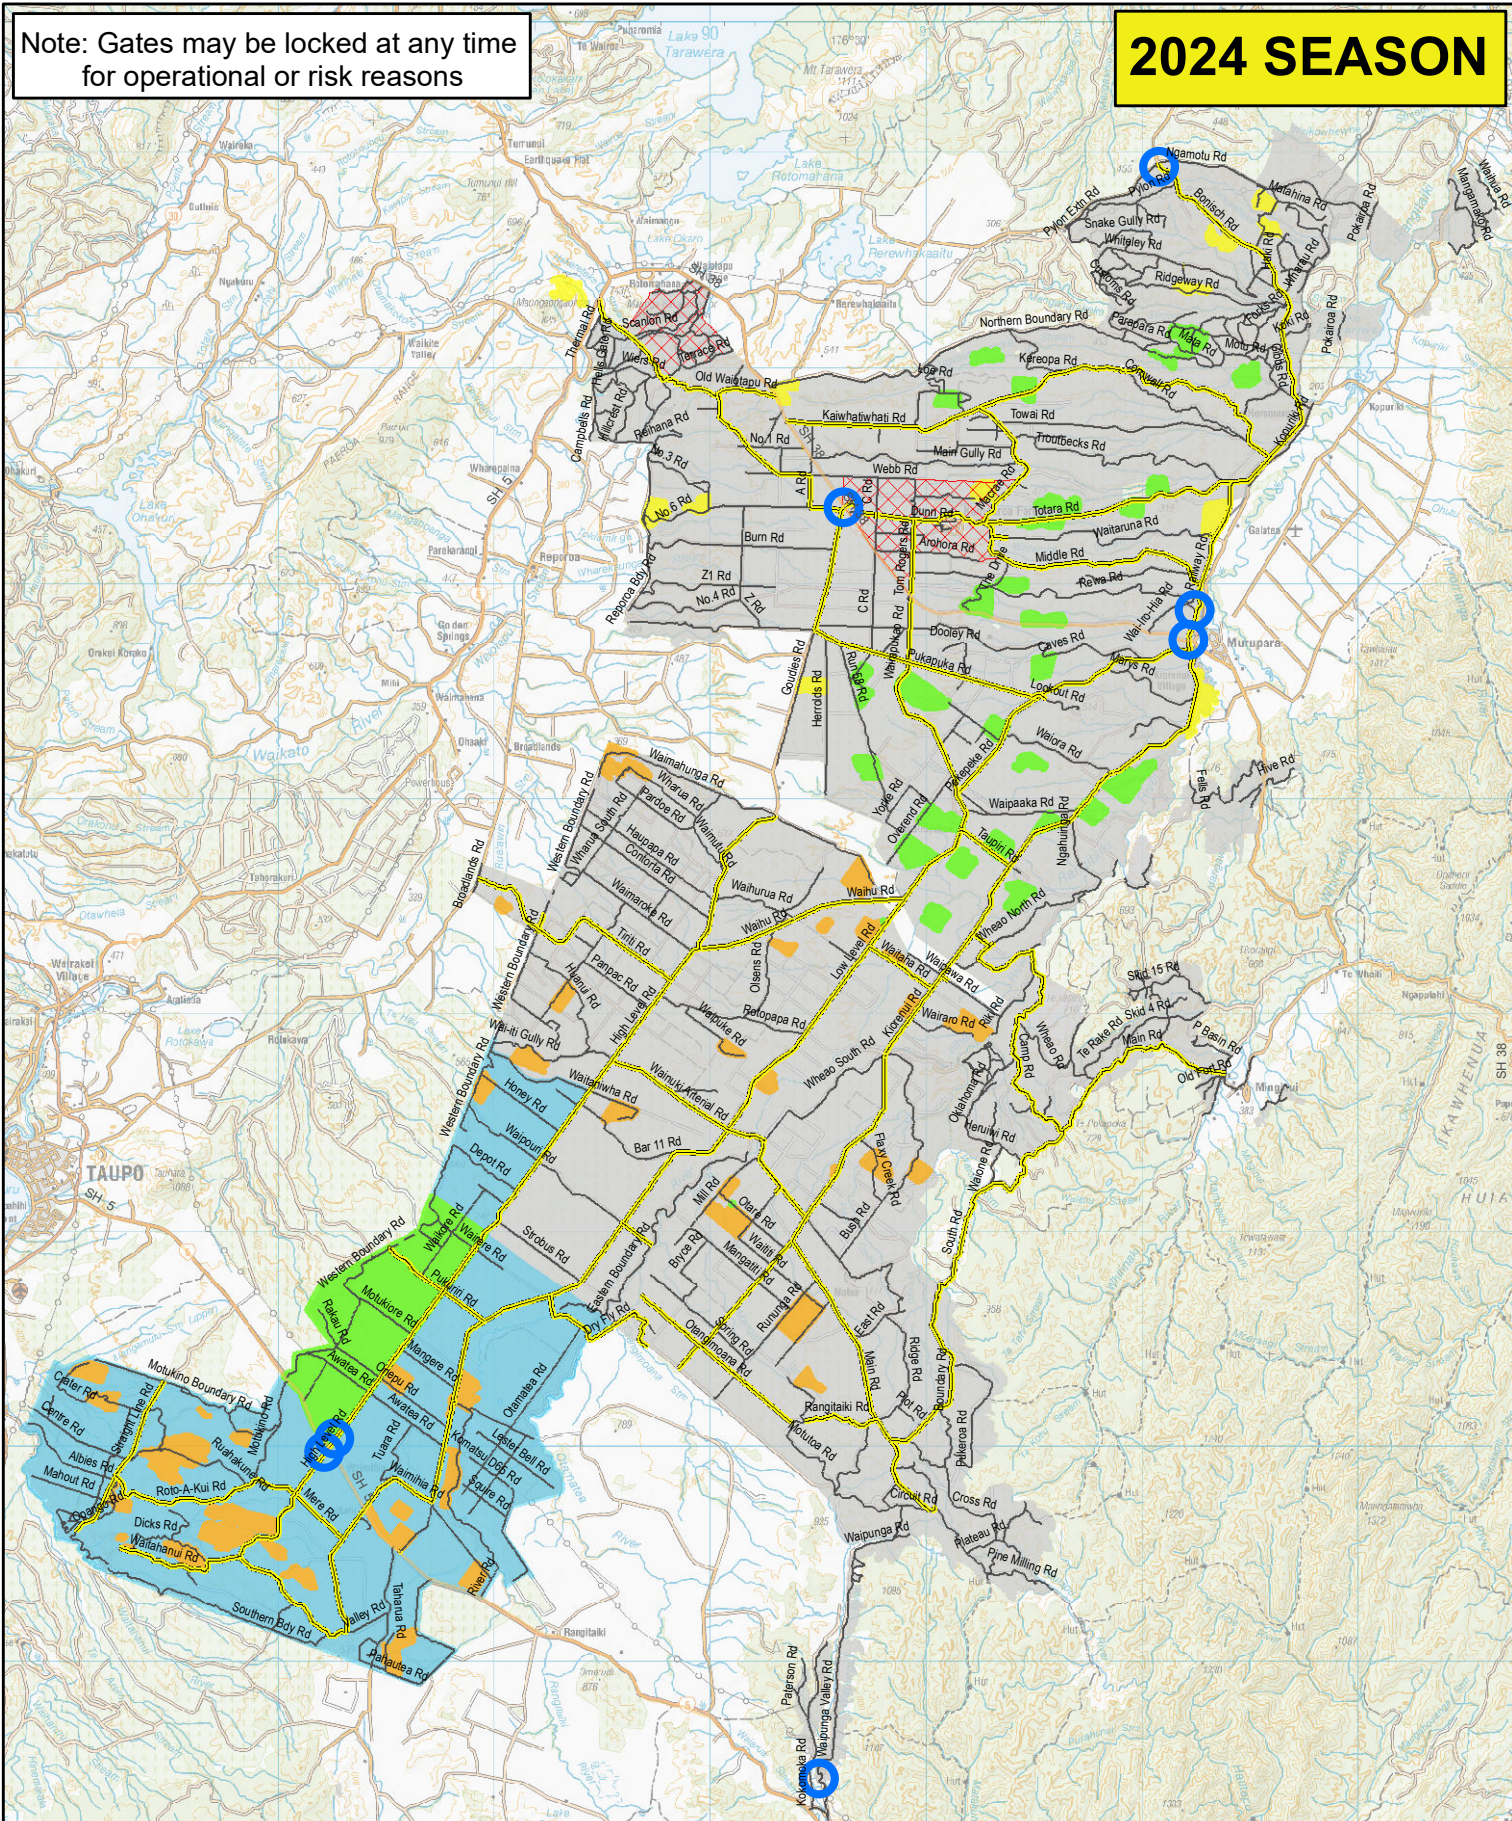

Note: Gates may be locked at any time for operational or risk reasons

**2024 SEASON**

**KAINGAROA FOREST RECREATIONAL ACCESS AND 2024 POISON AREAS**

ACCESS BY PERMIT ONLY  
Updated: 26/03/2024

- Arterial/No Hunting Roads - Speed Limit 80 km/hr
- Forest Roads - Speed Limit 30 km/hr
- NO HUNTING AREAS
- Access Gates
- Timberlands Estate

- Aerial 1080
- Pindone
- Potential 1080 drop (August 2024)
- Pindone +Feratox

The areas where poison is to be laid are planned only at the time of printing. This plan may change before the operations are carried out. You can contact Timberlands for an updated map. Signs in the forest will be in place when poison is laid and indicate what product is used.