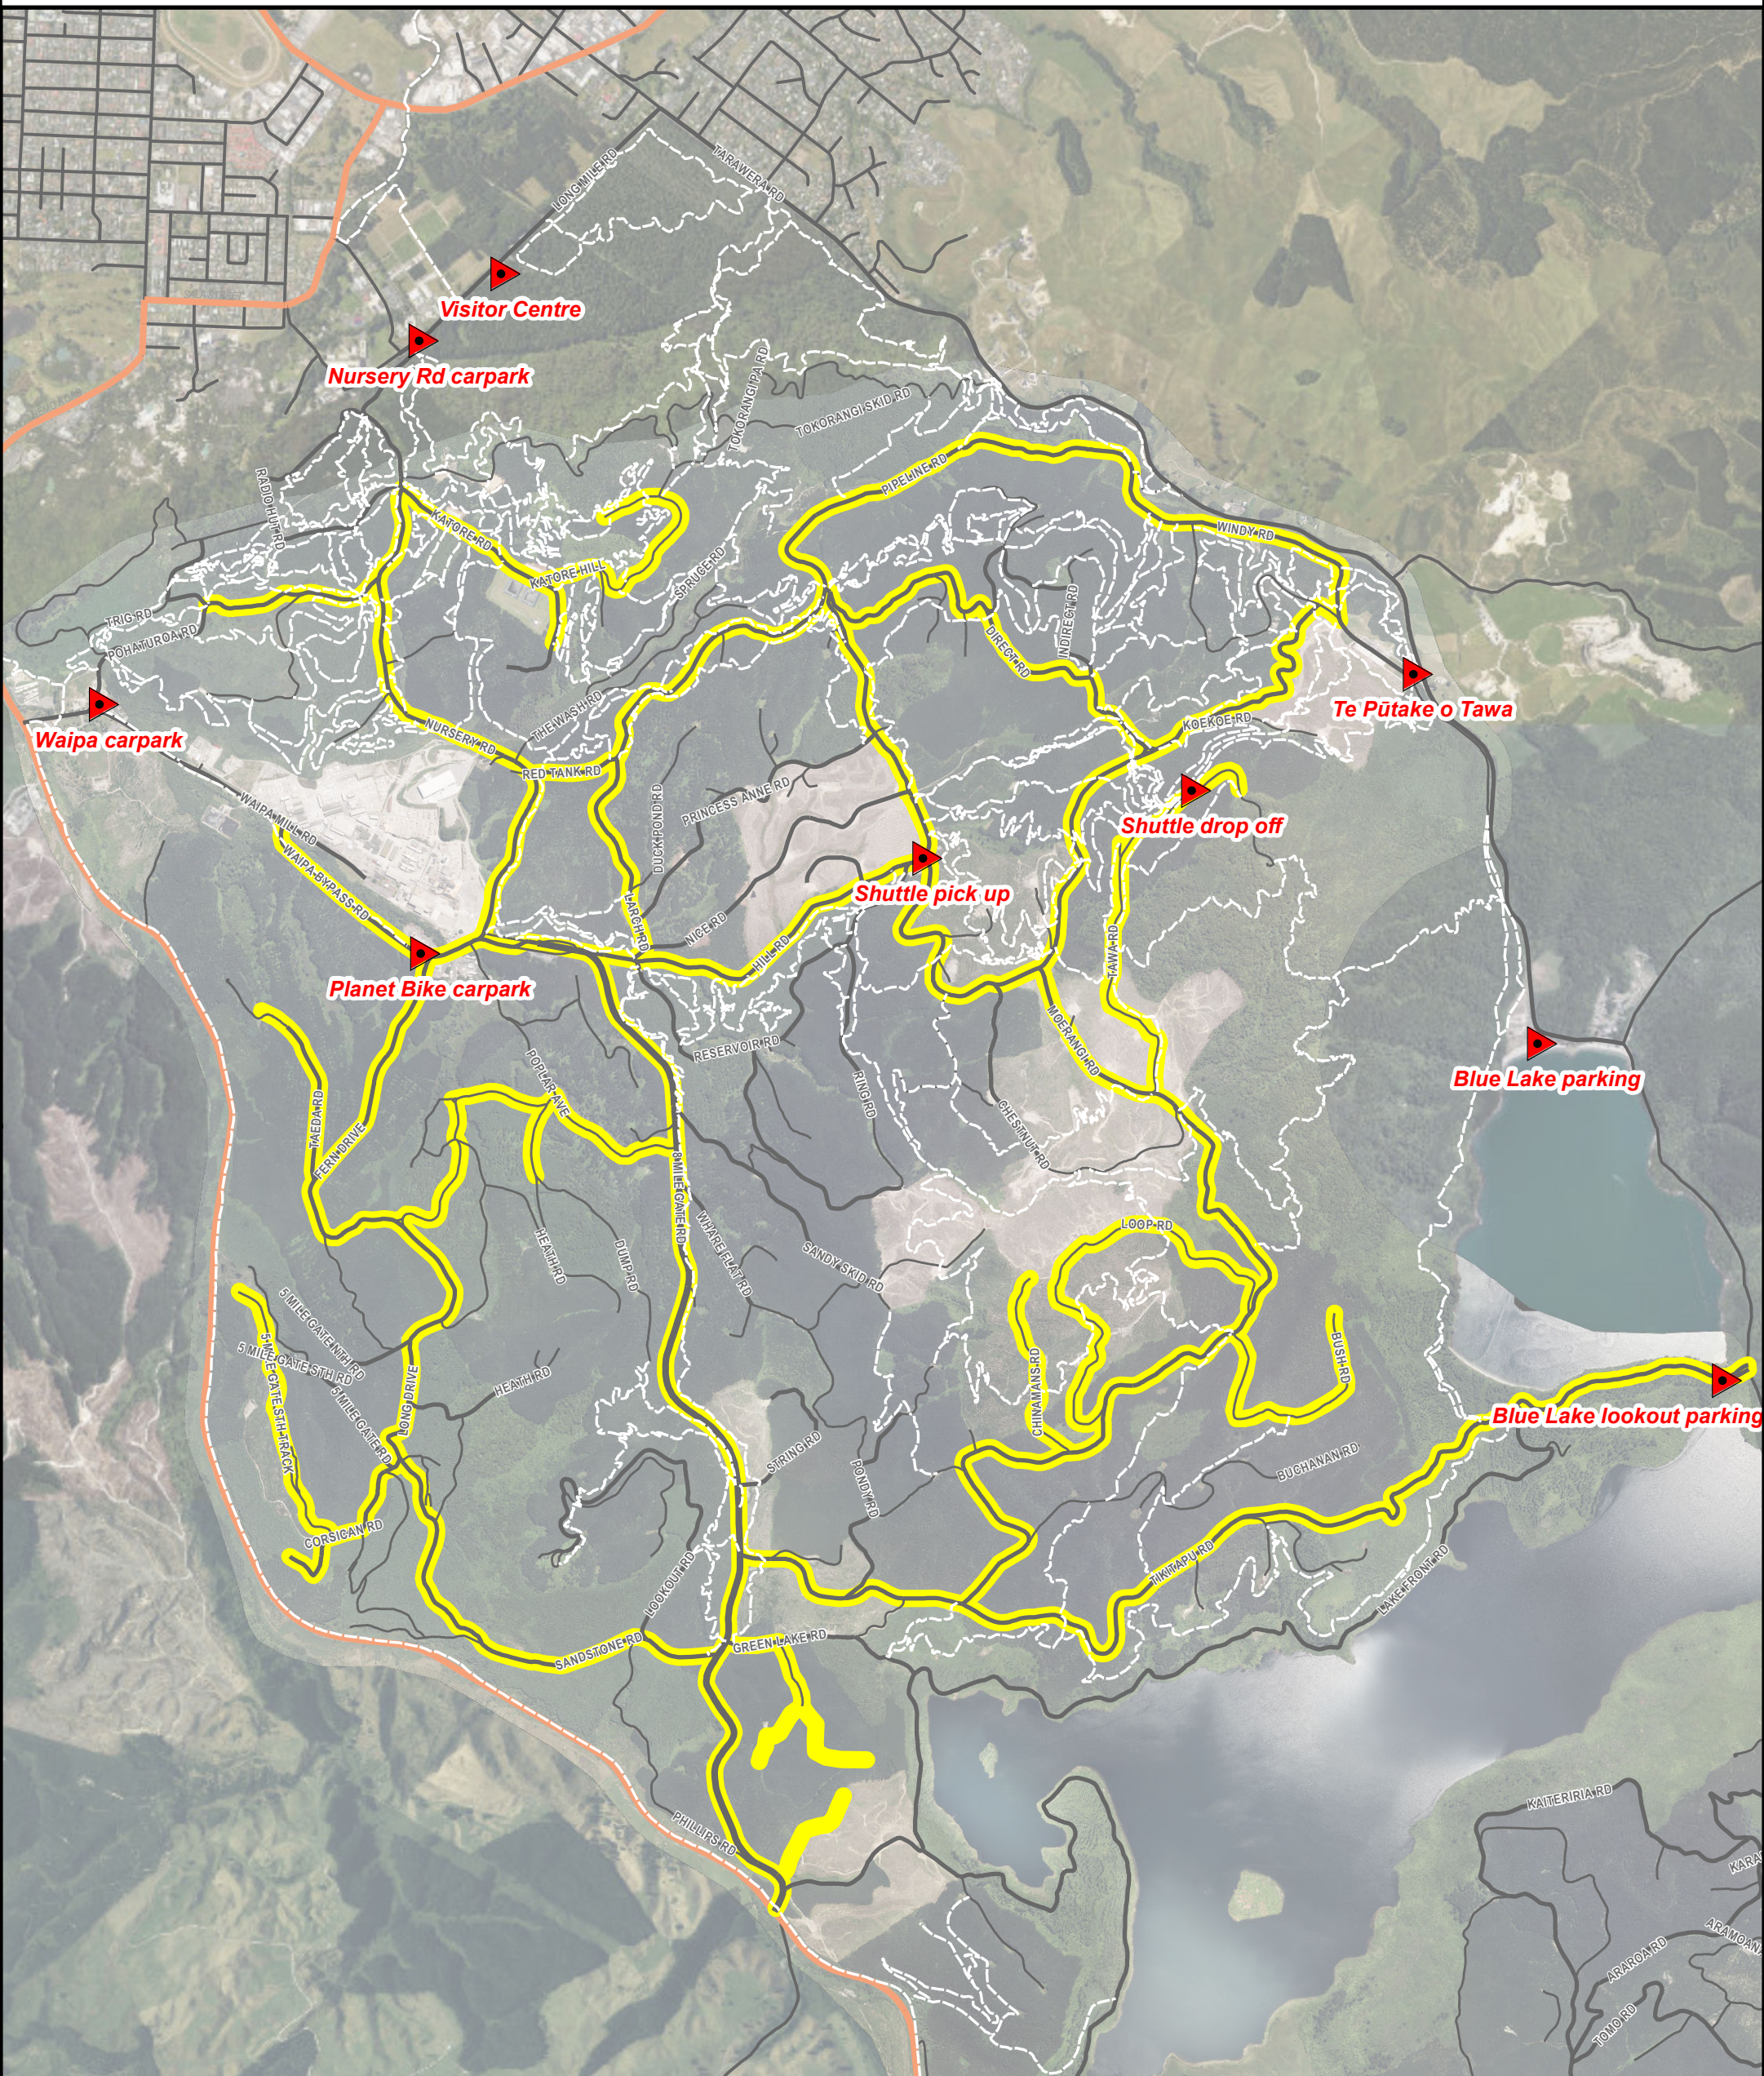

TIMBERLANDS WHAKA FOREST OPERATIONS

FROM 11th to 29th NOVEMBER 2024 - ROADSIDE MOWING

6:00 AM - 4:00 PM MONDAY - FRIDAY

WHAKA FOREST OPERATIONS
NOV 2024
█ Mowing Operations