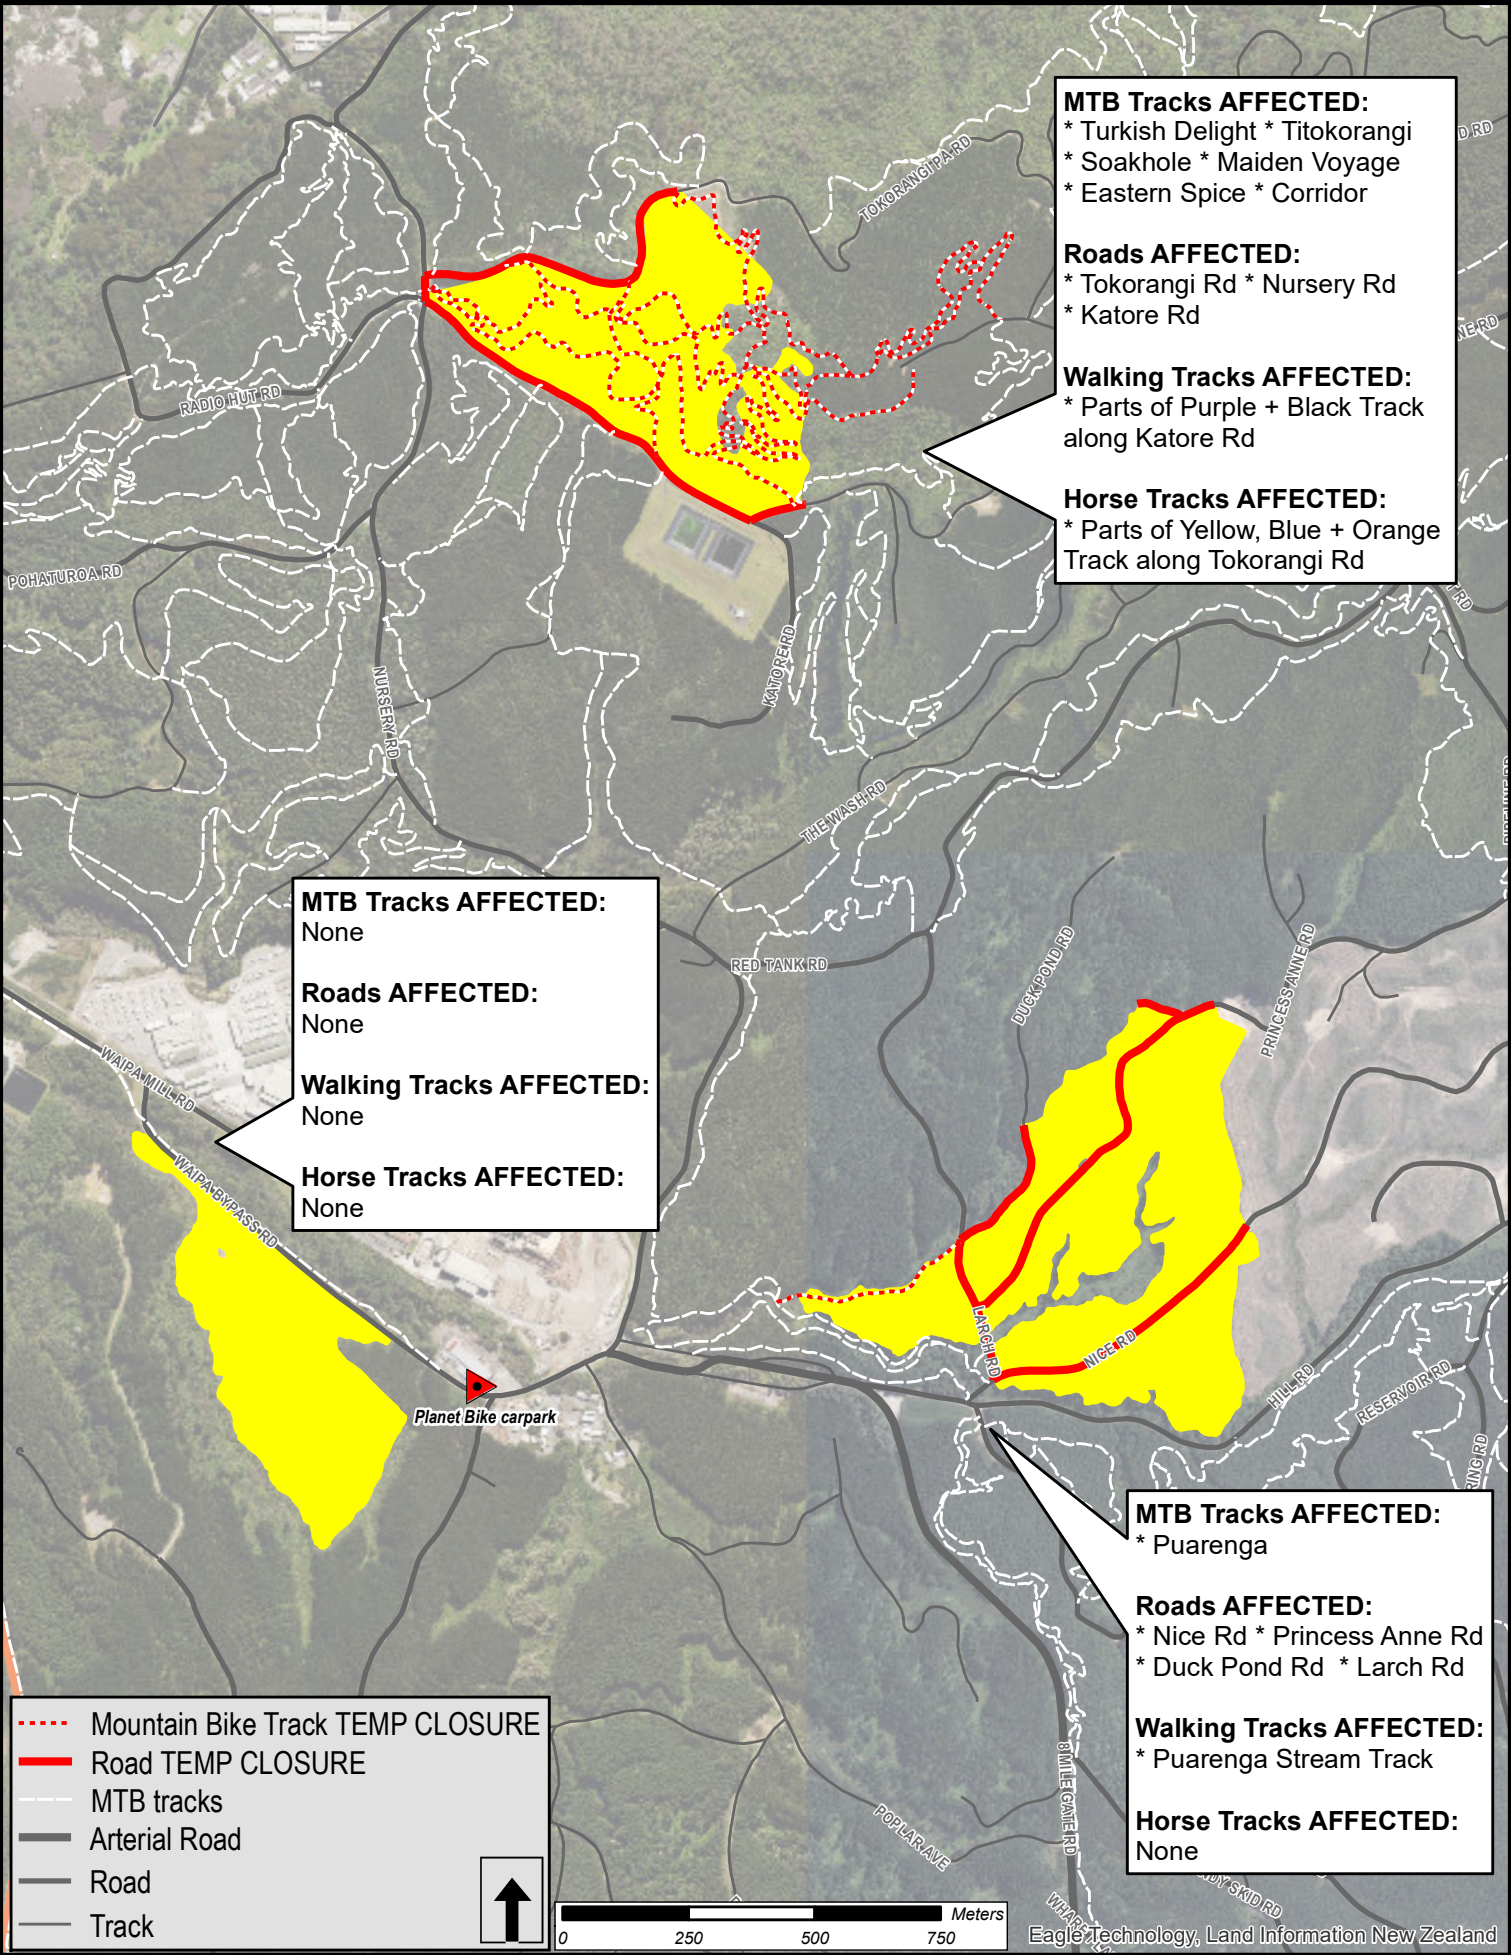

TIMBERLANDS WHAKA FOREST OPERATIONS - AERIAL SPRAYING

THURS 23 Jan - FRI 24 JAN 2025, 5.30am-1.00pm MAP 1 OF 2

MTB Tracks AFFECTED:
 * Turkish Delight * Titokorangi
 * Soakhole * Maiden Voyage
 * Eastern Spice * Corridor

Roads AFFECTED:
 * Tokorangi Rd * Nursery Rd
 * Katore Rd

Walking Tracks AFFECTED:
 * Parts of Purple + Black Track
 along Katore Rd

Horse Tracks AFFECTED:
 * Parts of Yellow, Blue + Orange
 Track along Tokorangi Rd

MTB Tracks AFFECTED:
 None

Roads AFFECTED:
 None

Walking Tracks AFFECTED:
 None

Horse Tracks AFFECTED:
 None

MTB Tracks AFFECTED:
 * Puarenga

Roads AFFECTED:
 * Nice Rd * Princess Anne Rd
 * Duck Pond Rd * Larch Rd

Walking Tracks AFFECTED:
 * Puarenga Stream Track

Horse Tracks AFFECTED:
 None

- - - - Mountain Bike Track TEMP CLOSURE
- Road TEMP CLOSURE
- - - - MTB tracks
- Arterial Road
- Road
- Track