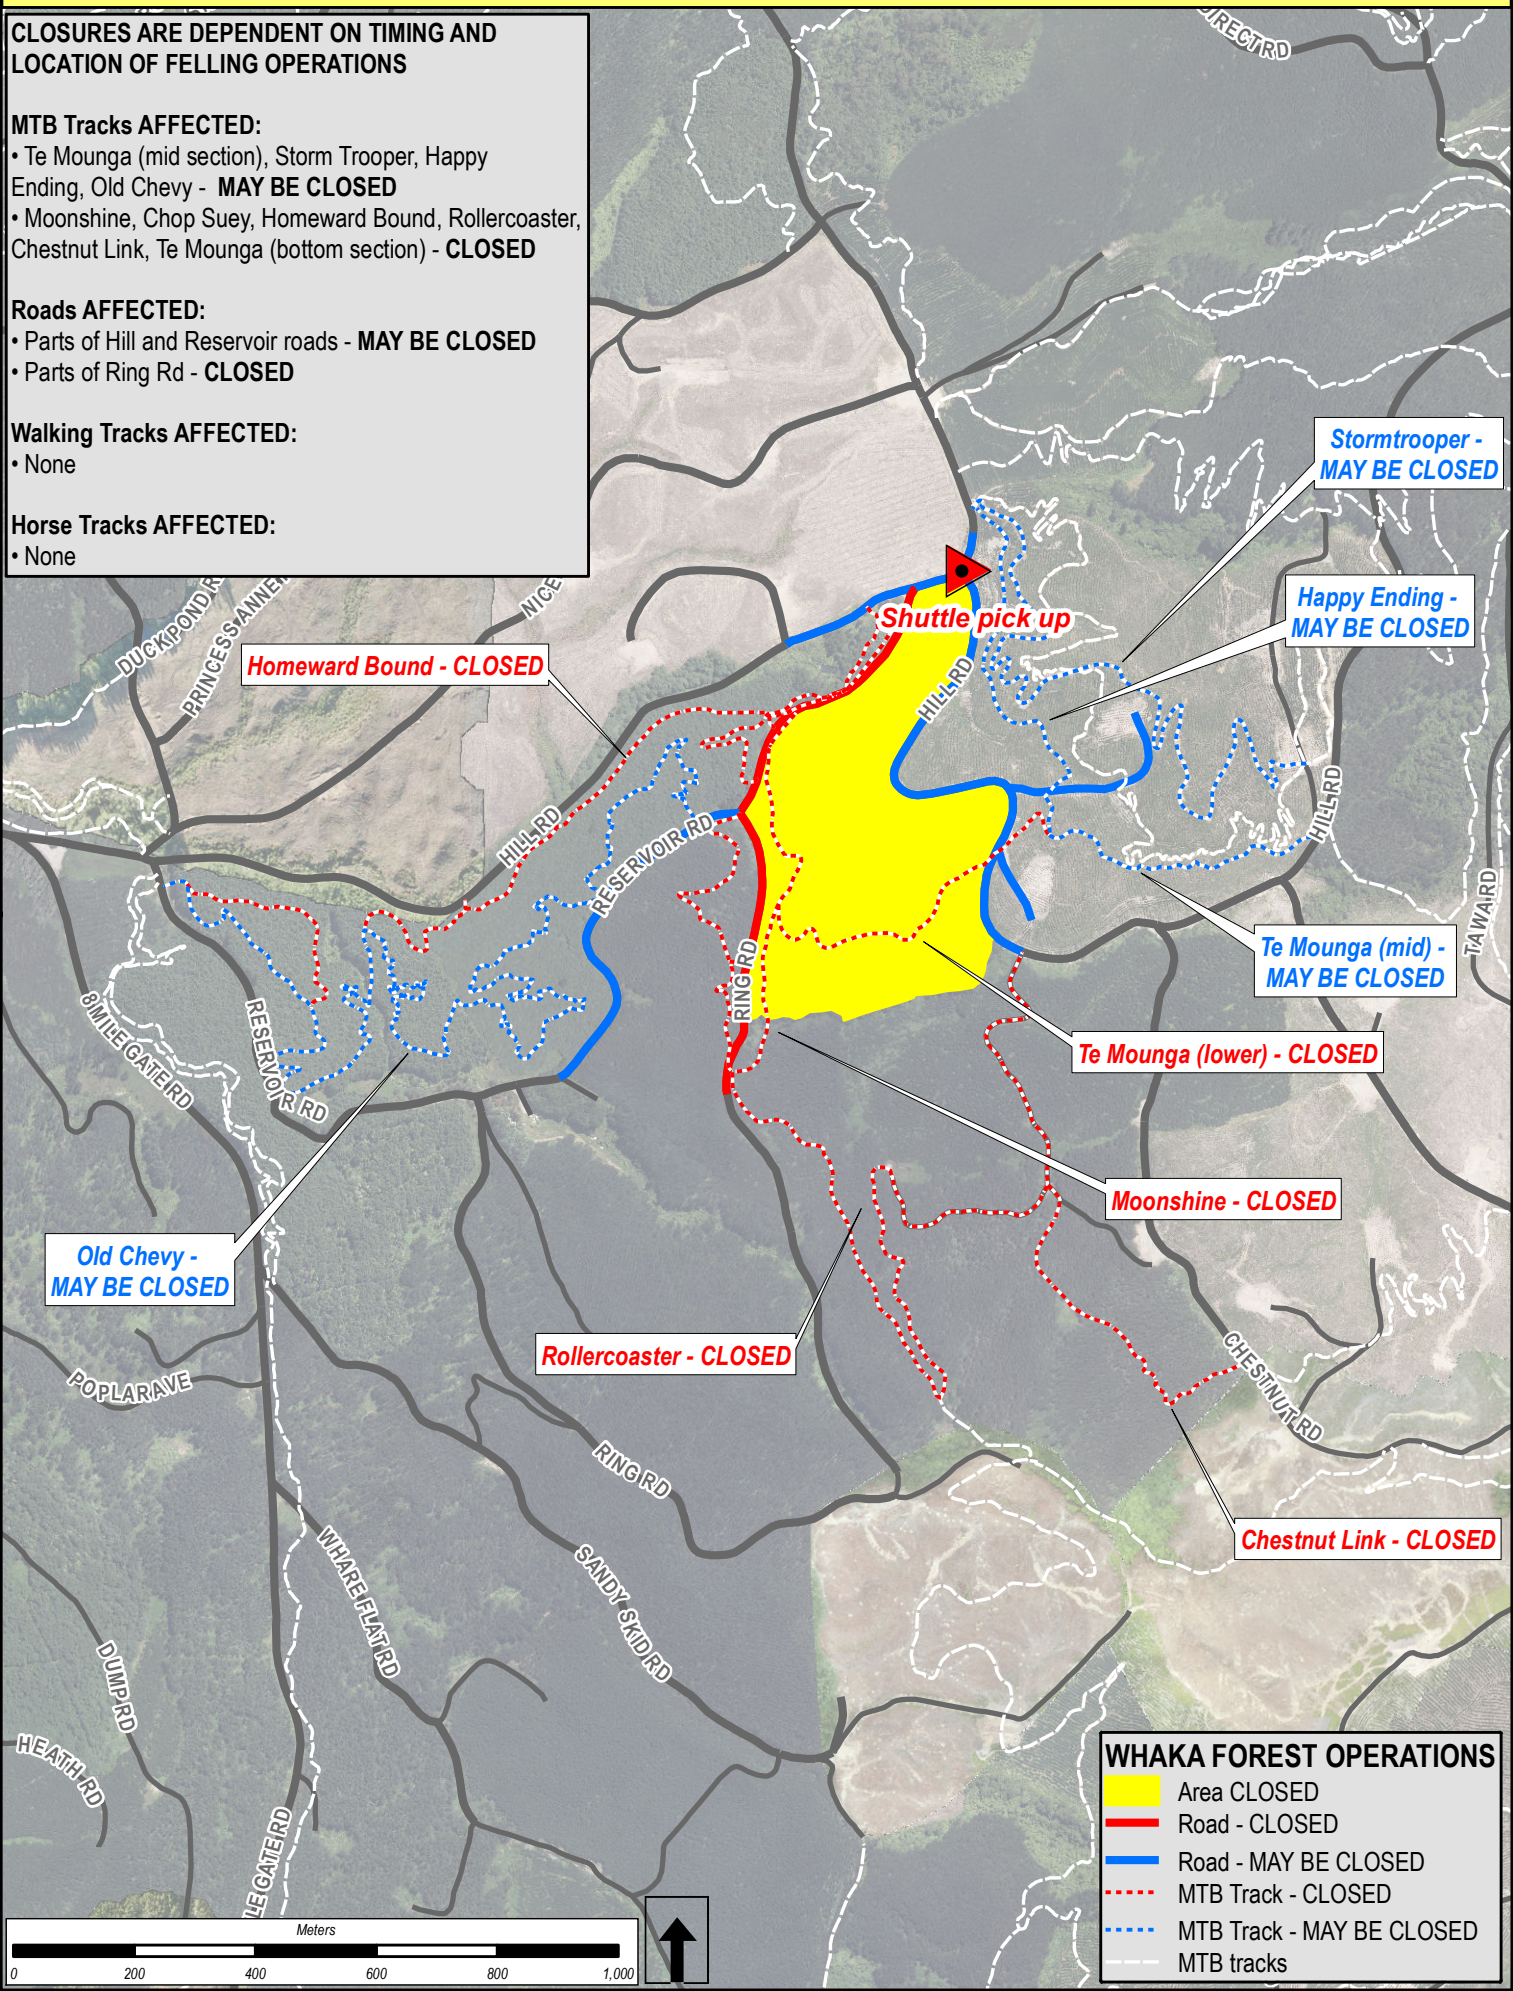

WHAKA FOREST OPERATIONS: FROM 28 JAN 2025, MON-FRI 5:00AM to 4:00PM CLEARFELLING ON HILL/RESERVOIR/RING ROADS

PLEASE OBEY ALL SIGNAGE AND INSTRUCTION - IT IS THERE FOR YOUR SAFETY

CLOSURES ARE DEPENDENT ON TIMING AND LOCATION OF FELLING OPERATIONS

MTB Tracks AFFECTED:

- Te Mounga (mid section), Storm Trooper, Happy Ending, Old Chevy - **MAY BE CLOSED**
- Moonshine, Chop Suey, Homeward Bound, Rollercoaster, Chestnut Link, Te Mounga (bottom section) - **CLOSED**

Roads AFFECTED:

- Parts of Hill and Reservoir roads - **MAY BE CLOSED**
- Parts of Ring Rd - **CLOSED**

Walking Tracks AFFECTED:

- None

Horse Tracks AFFECTED:

- None

WHAKA FOREST OPERATIONS

- Area CLOSED
- Road - CLOSED
- Road - MAY BE CLOSED
- MTB Track - CLOSED
- MTB Track - MAY BE CLOSED
- MTB tracks