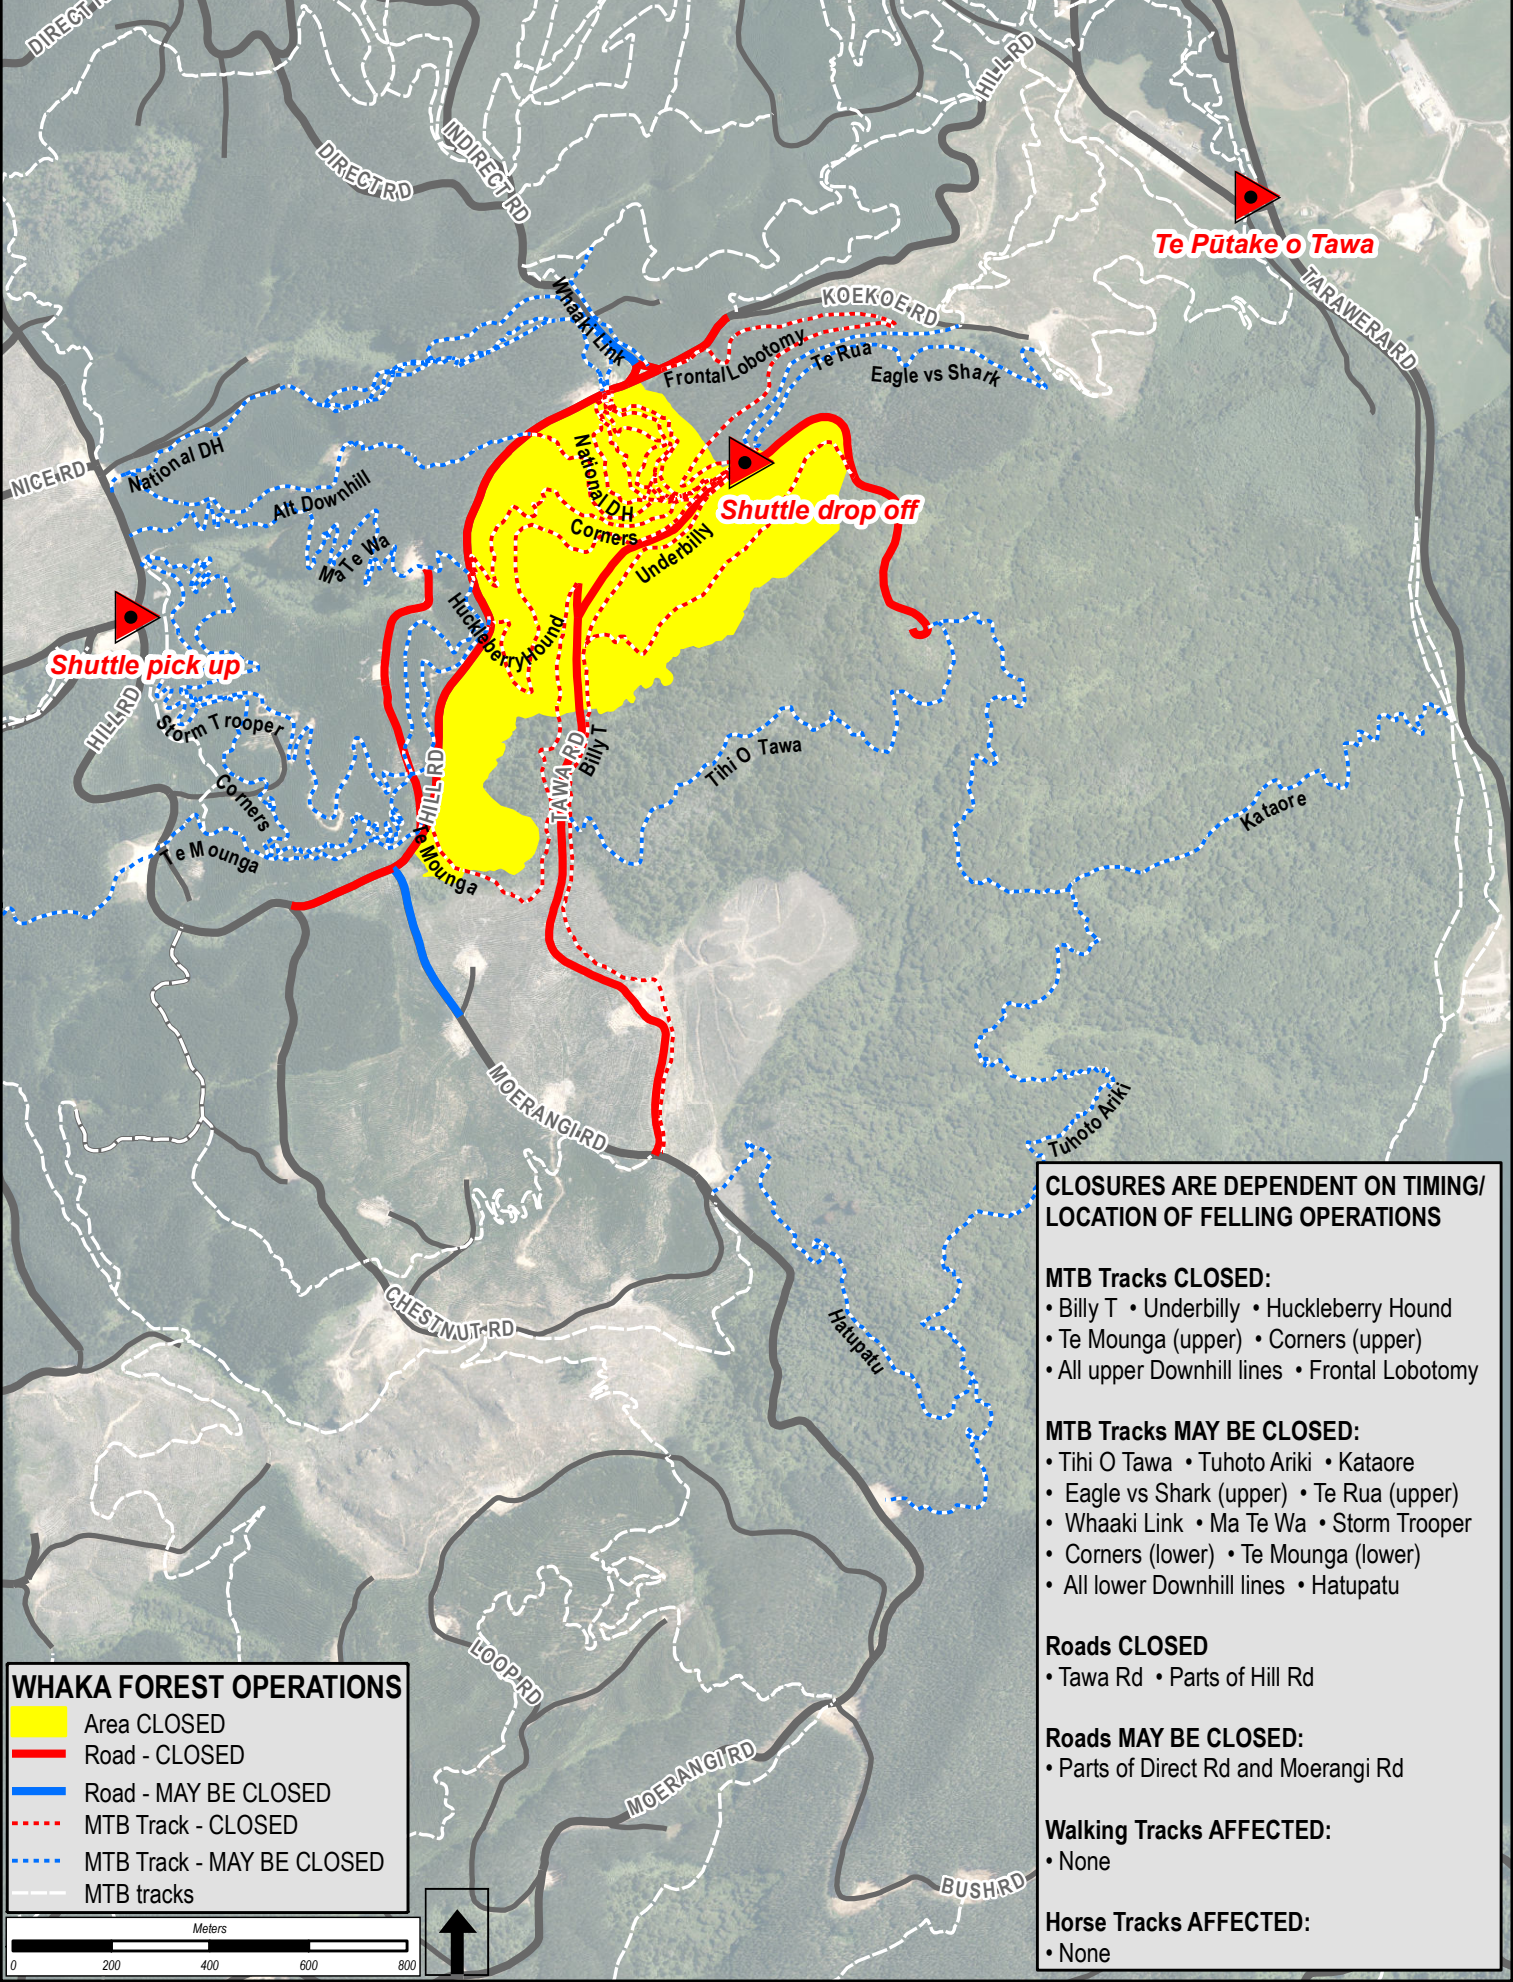

**WHAKA FOREST OPERATIONS: FROM 13 MARCH 2025, MON-FRI 5:00AM to 4:00PM
CLEARFELLING ON HILL/TAWA ROADS**

PLEASE OBEY ALL SIGNAGE AND INSTRUCTION - IT IS THERE FOR YOUR SAFETY

WHAKA FOREST OPERATIONS

- Area CLOSED
- Road - CLOSED
- Road - MAY BE CLOSED
- MTB Track - CLOSED
- MTB Track - MAY BE CLOSED
- MTB tracks

CLOSURES ARE DEPENDENT ON TIMING/ LOCATION OF FELLING OPERATIONS

- MTB Tracks CLOSED:**
- Billy T • Underbilly • Huckleberry Hound
 - Te Mounga (upper) • Corners (upper)
 - All upper Downhill lines • Frontal Lobotomy

- MTB Tracks MAY BE CLOSED:**
- Tihi O Tawa • Tuhoto Ariki • Kataore
 - Eagle vs Shark (upper) • Te Rua (upper)
 - Whaaki Link • Ma Te Wa • Storm Trooper
 - Corners (lower) • Te Mounga (lower)
 - All lower Downhill lines • Hatupatu

- Roads CLOSED**
- Tawa Rd • Parts of Hill Rd

- Roads MAY BE CLOSED:**
- Parts of Direct Rd and Moerangi Rd

- Walking Tracks AFFECTED:**
- None

- Horse Tracks AFFECTED:**
- None